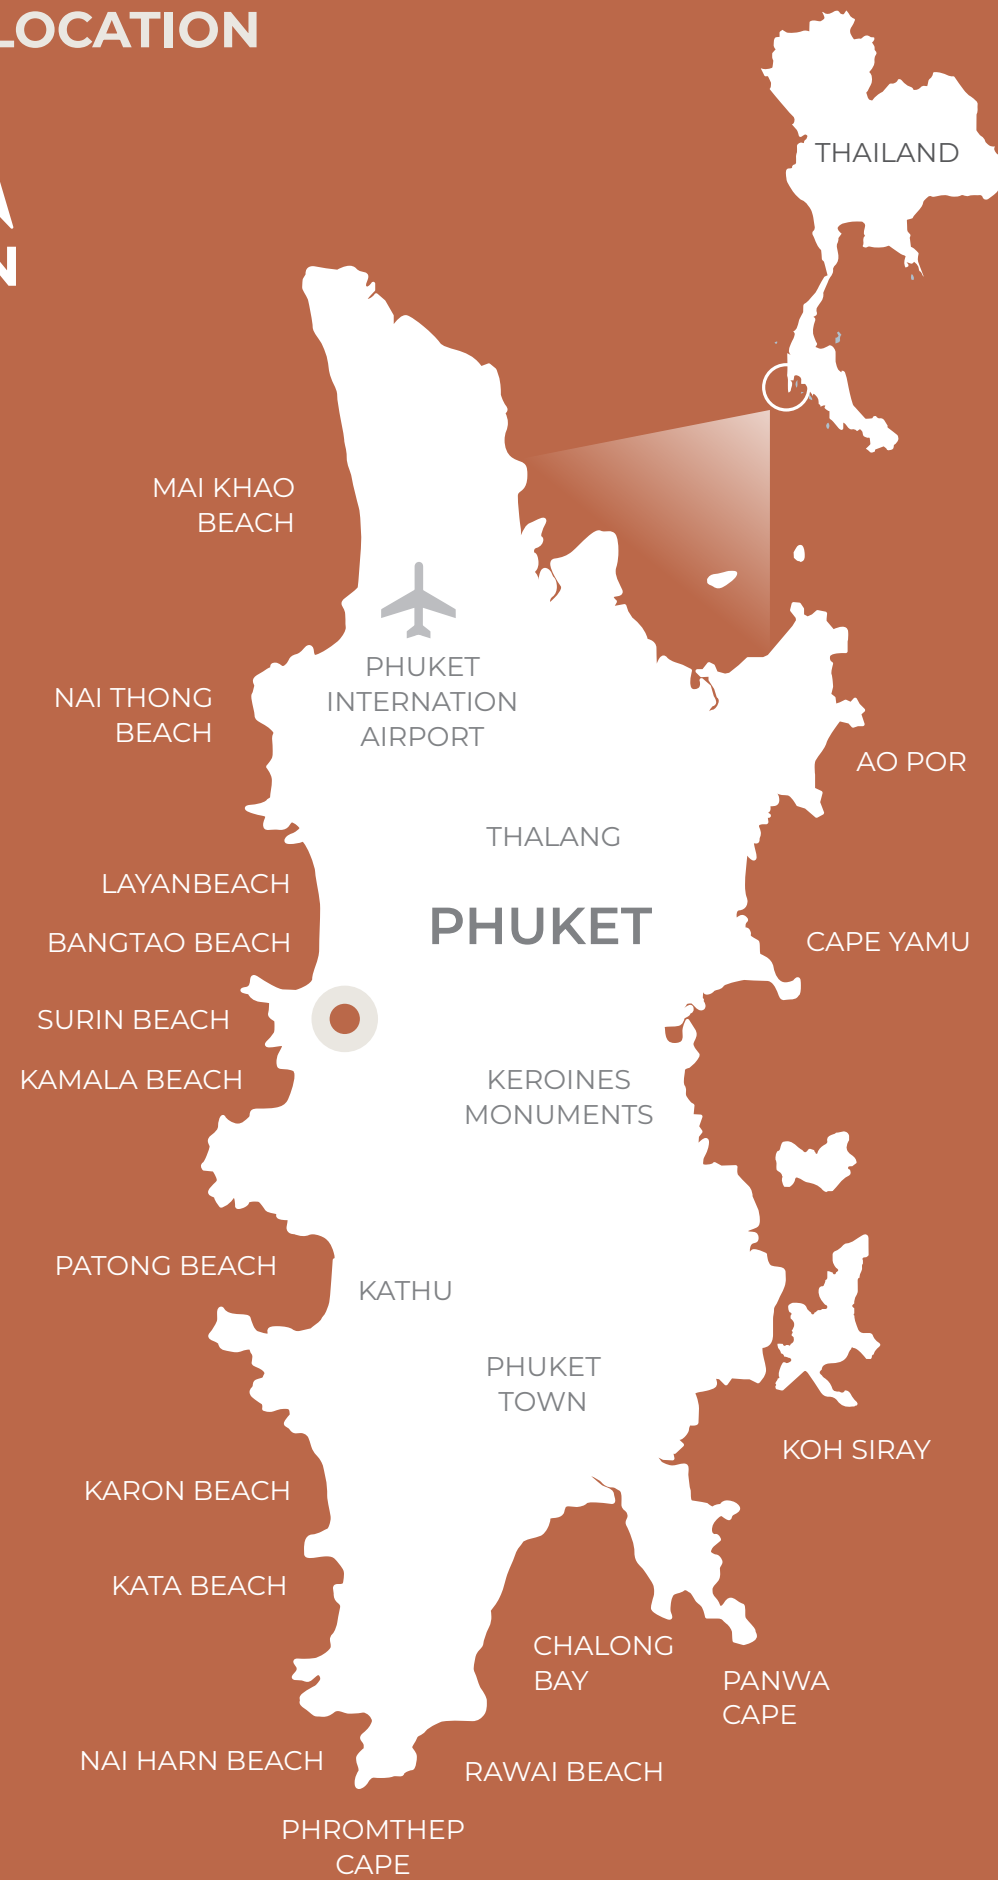

MAAN TAWAN

MAAN TAWAN

—
MAAN TAWAN

MAAN TAWAN

—
MAAN TAWAN

MAAN TAWAN

LOCATION

THAILAND

MAI KHAO BEACH

PHUKET INTERNATIONAL AIRPORT

NAI THONG BEACH

AO POR

THALANG

PHUKET

CAPE YAMU

SURIN BEACH

KEROINES MONUMENTS

KAMALA BEACH

KATHU

PHUKET TOWN

KOH SIRAY

PATONG BEACH

KARON BEACH

KATA BEACH

CHALONG BAY

PANWA CAPE

NAI HARN BEACH

RAWAI BEACH

PHROMTHERP CAPE

100 M.
Bangtao Beach

1.5 Km.
Laguna Golf

4.6 Km.
Porto de Phuket